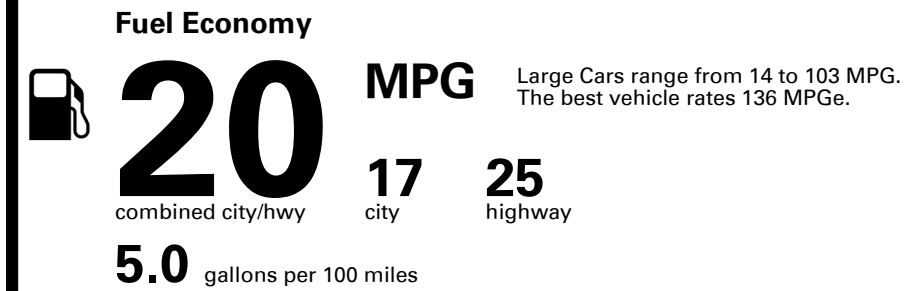

## EPA DOT Fuel Economy and Environment

Gasoline Vehicle

**You spend \$4,250**  
more in fuel costs over 5 years compared to the average new vehicle.

**Annual fuel cost \$2,250**