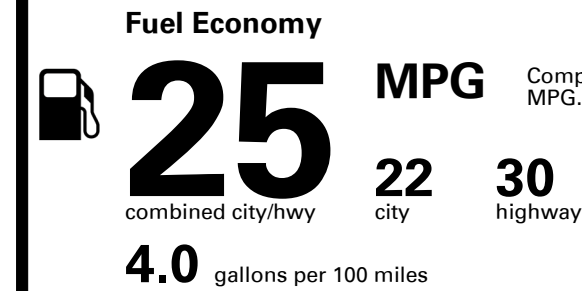

GENESIS WARRANTY

- 5-year/60,000-mile New Vehicle Warranty*
- 10-year/100,000-mile Powertrain Warranty*
- 7-year/Unlimited-mile Anti-perforation Warranty*
- Limited warranties, see dealer for details

Full Tank of Gas

Manufacturer's Suggested Retail Price: $35,450.00

ADDED FEATURES:

*Elite Package: $4,600.00

- Full LED Headlights
- 8" Touchscreen Navigation System
- Parking Distance Warning / Wide Sunroof
- Power Folding Auto-Dimming Outside Mirrors
- Power Tilt-and-Telescopic Steering Wheel
- Heated Front Seats (Standard on AWD)
- Lexicon® 15-Speaker Surround Sound Audio System
- Leather Seating Surfaces & Aluminum Interior Trim

Accessories

- *Cargo Tray $150.00
- *First Aid Kit $45.00
- *Rear Bumper Appliqué $80.00
- *Wheel Locks $75.00

SOLD TO: TN702
GENESIS OF WOLFCHASE
7727 HIGHWAY 64
MEMPHIS TN 38133

SHIPPED TO: TN702

Inland Freight & Handling : $995.00

VIN: KMTG34LA4LU046737	ENGINE: G4KKA345480	EXTERIOR COLOR: ADRIATIC BLUE	INTERIOR/SEAT COLOR: BLACK/BLACK
MODEL: R0412RT5	PORT OF ENTRY: BR	TRANSPORT: TRUCK	ACCESSORY WEIGHT: 24 lbs./ 11 kgs.

TOTAL PRICE: $41,395.00

EMISSIONS:
This vehicle is certified to meet emission requirements in all 50 states

EPA DOT Fuel Economy and Environment

Gasoline Vehicle

Compact Cars range from 14 to 113 MPG. The best vehicle rates 136 MPGe.

You spend $2,250 more in fuel costs over 5 years compared to the average new vehicle.

Annual fuel cost $1,950

Fuel Economy & Greenhouse Gas Rating (tailpipe only)