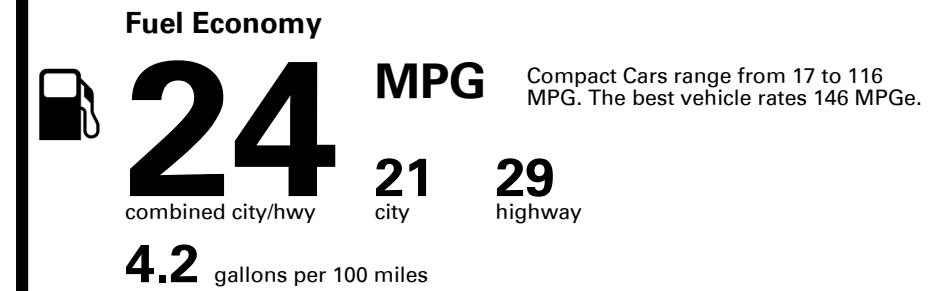

TOTAL PRICE: \$50,305.00

150 A 1426HTITAN 345

EPA DOT Fuel Economy and Environment

Gasoline Vehicle

You spend \$4,500
more in fuel costs over 5 years
compared to the average new vehicle.

Annual fuel cost \$2,600