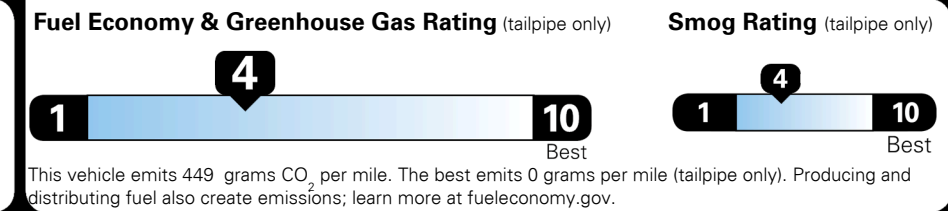

Actual results will vary for many reasons, including driving conditions and how you drive and maintain your vehicle. The average new vehicle gets 28 MPG and costs $9,500 to fuel over 5 years. Cost estimates are based on 15,000 miles per year at $ 4.25 per gallon. MPGe is miles per gasoline gallon equivalent. Vehicle emissions are a significant cause of climate change and smog.

fueleconomy.gov

Calculate personalized estimates and compare vehicles

GOVERNMENT 5-STAR SAFETY RATINGS

This vehicle has not been rated by the government for overall vehicle score, frontal crash, side crash or rollover risk.

Source: National Highway Traffic Safety Administration (NHTSA).
www.safercar.gov or 1-888-327-4236

Manufacturer's suggested retail price includes manufacturer's recommended pre-delivery service. Gasoline license and title fees state and local taxes and dealer installed options and accessories are not included in the manufacturer's suggested retail price. This label has been affixed to this vehicle by Genesis Motor America, pursuant to the requirements of 15 U.S.C. 1231 et seq. which prohibits its removal or alteration prior to delivery to the ultimate purchaser.

PARTS CONTENT INFORMATION

FOR VEHICLES IN THIS CARLINE: U.S./CANADIAN PARTS CONTENT: 3 %

MAJOR SOURCES OF FOREIGN PARTS CONTENT: KOREA: 85 %

FOR THIS VEHICLE: FINAL ASSEMBLY POINT: ULSAN, KOREA

COUNTRY OF ORIGIN:

ENGINE: KOREA TRANSMISSION: KOREA

Note: Parts content does not include final assembly, distribution, or other non-parts costs.