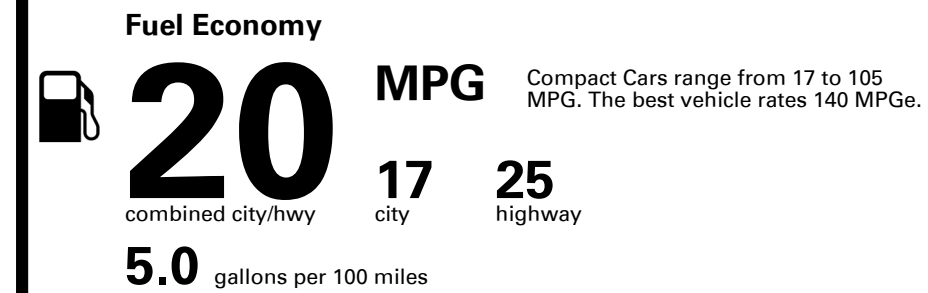

TOTAL PRICE: \$57,195.00

260 A 1585HMORNI 358

EMISSIONS:
This vehicle is certified to meet emission requirements in all 50 states

EPA DOT Fuel Economy and Environment

You spend \$6,500
more in fuel costs over 5 years
compared to the average new vehicle.