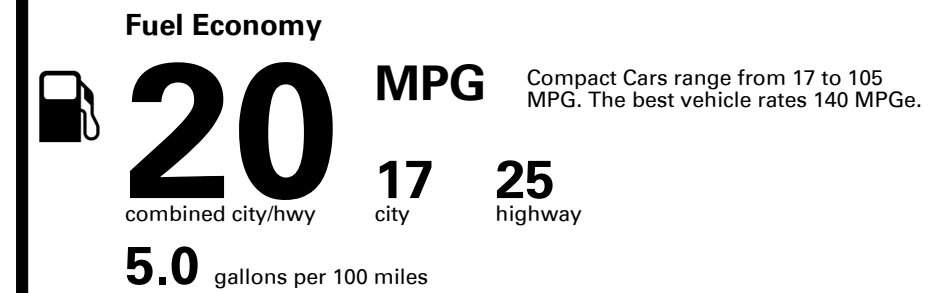

Inland Freight & Handling : \$1,350.00

TOTAL PRICE: \$57,895.00

EPA DOT Fuel Economy and Environment

Gasoline Vehicle

You spend \$6,500
more in fuel costs over 5 years compared to the average new vehicle.