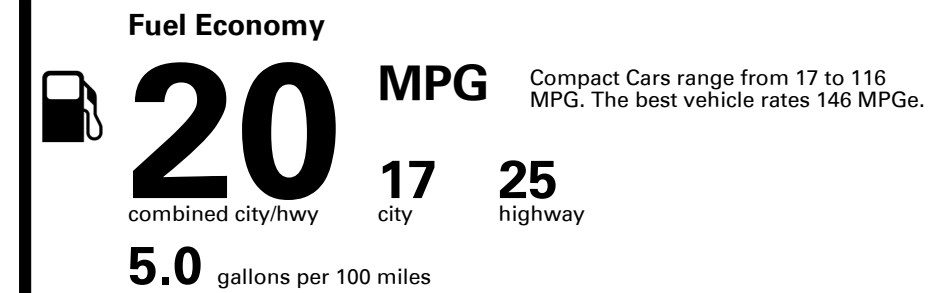

## EPA DOT Fuel Economy and Environment

Gasoline Vehicle

**You spend \$6,500**  
more in fuel costs over 5 years compared to the average new vehicle.

**Annual fuel cost \$3,200**

**Fuel Economy & Greenhouse Gas Rating** (tailpipe only)