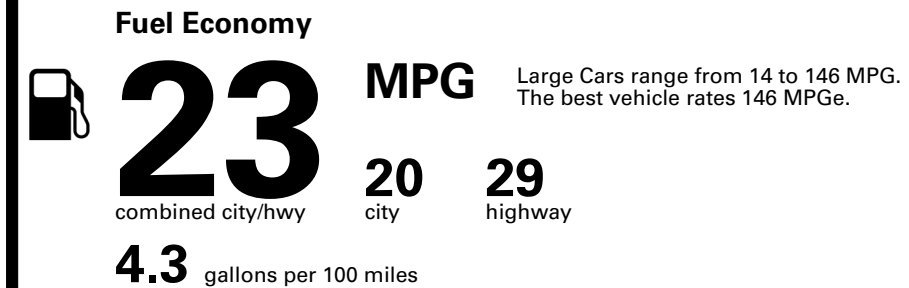

Inland Freight & Handling : \$1,495.00

TOTAL PRICE: \$66,185.00

75 A 0936HMORNI 26

EPA DOT Fuel Economy and Environment

Gasoline Vehicle

You spend \$5,000
more in fuel costs over 5 years compared to the average new vehicle.

Annual fuel cost \$2,700

Fuel Economy & Greenhouse Gas Rating (tailpipe only)

Smog Rating (tailpipe only)

This vehicle emits 382 grams CO₂ per mile. The best emits 0 grams per mile (tailpipe only). Producing and distributing fuel also create emissions; learn more at fueleconomy.gov.