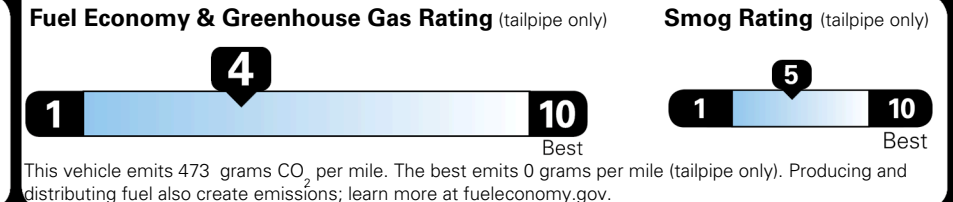

Full Tank of Gas

GENESIS WARRANTY

- 5-year/60,000-mile New Vehicle Warranty*
- 10-year/100,000-mile Powertrain Warranty*
- 7-year/Unlimited-mile Anti-perforation Warranty*
- Limited warranties, see retailer for details

Manufacturer's Suggested Retail Price: $82,330.00

ADDED FEATURES:

- *CAPRI BLUE(NRB) Paint $650.00
- *Illuminated Door Sills $425.00
- *All Season Fitted Liners $235.00
- *Floating Wheel Cap $215.00
- *Fragrance Cartridges $160.00
- *Roadside Assistance Kit $105.00
- *Cargo Net $80.00
- *First Aid Kit $65.00
- *NFC Key Card $30.00

Inland Freight & Handling : $1,495.00

SOLD TO: TN702
GENESIS OF WOLFCHASE
7727 HIGHWAY 64
MEMPHIS TN 38133

SHIPPED TO: TN702

VIN: KMUHEESC7TU349207	EXTERIOR COLOR: CAPRI BLUE	INTERIOR/SEAT COLOR: GLACIER
MODEL: 8S9AAJ9GW7A5	PORT OF ENTRY: BR	TRANSPORT: TRUCK
EMISSIONS: This vehicle is certified to meet emission requirements in all 50 states		ACCESSORY WEIGHT: 21 lbs./ 10 kgs.

TOTAL PRICE: $85,790.00

103 A 1196MORNI 338

EPA DOT Fuel Economy and Environment

Gasoline Vehicle

Fuel Economy

19 MPG
combined city/hwy

16 MPG
city

22 MPG
highway

5.3 gallons per 100 miles

Standard SUVs range from 12 to 115 MPG. The best vehicle rates 146 MPGe.

You spend $8,000
more in fuel costs over 5 years
compared to the average new vehicle.

Annual fuel cost $3,300

Actual results will vary for many reasons, including driving conditions and how you drive and maintain your vehicle. The average new vehicle gets 29 MPG and costs $8,500 to fuel over 5 years. Cost estimates are based on 15,000 miles per year at $ 4.15 per gallon. MPGe is miles per gasoline gallon equivalent. Vehicle emissions are a significant cause of climate change and smog.

fueleconomy.gov

Calculate personalized estimates and compare vehicles

GOVERNMENT 5-STAR SAFETY RATINGS

Overall Vehicle Score ★ ★ ★ ★ ★

Based on the combined rating of frontal, side and rollover. Should ONLY be compared to other vehicles of similar size and weight.

Frontal Crash	Driver Passenger	★ ★ ★ ★
Based on the risk of injury in a frontal impact. Should ONLY be compared to other vehicles of similar size and weight.		
Side Crash	Front seat Rear seat	★ ★ ★ ★ ★
Based on the risk of injury in a side impact.		
Rollover		★ ★ ★ ★
Based on the risk of rollover in a single-vehicle crash.		

Manufacturer's suggested retail price includes manufacturer's recommended pre-delivery service. Gasoline license and title fees state and local taxes and dealer installed options and accessories are not included in the manufacturer's suggested retail price. This label has been affixed to this vehicle by Genesis Motor America, pursuant to the requirements of 15 U.S.C. 1231 et seq. which prohibits its removal or alteration prior to delivery to the ultimate purchaser.

Star ratings range from 1 to 5 stars (★★★★★) with 5 being the highest.
Source: National Highway Traffic Safety Administration (NHTSA).
www.safercar.gov or 1-888-327-4236

PARTS CONTENT INFORMATION

FOR VEHICLES IN THIS CARLINE: U.S./CANADIAN PARTS CONTENT: 3 %

MAJOR SOURCES OF FOREIGN PARTS CONTENT: KOREA: 80 %

FOR THIS VEHICLE: FINAL ASSEMBLY POINT: ULSAN, KOREA

COUNTRY OF ORIGIN:

ENGINE: KOREA TRANSMISSION: KOREA

Note: Parts content does not include final assembly, distribution, or other non-parts costs.