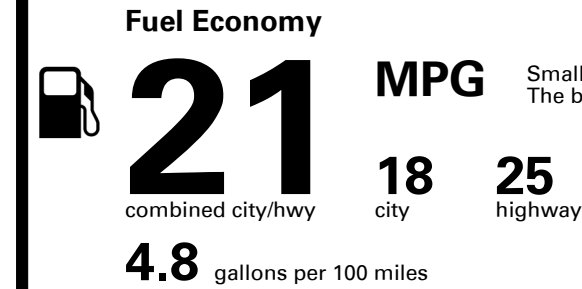

Inland Freight & Handling : \$1,495.00

TOTAL PRICE: \$67,560.00

247 A 2416HTURAN 665

EPA DOT Fuel Economy and Environment

Gasoline Vehicle

Small SUVs range from 14 to 125 MPG. The best vehicle rates 146 MPGe.

You spend \$6,250
more in fuel costs over 5 years
compared to the average new vehicle.

Annual fuel cost \$2,950

Fuel Economy & Greenhouse Gas Rating (tailpipe only)

Smog Rating (tailpipe only)

This vehicle emits 433 grams CO₂ per mile. The best emits 0 grams per mile (tailpipe only). Producing and distributing fuel also create emissions; learn more at fueleconomy.gov.